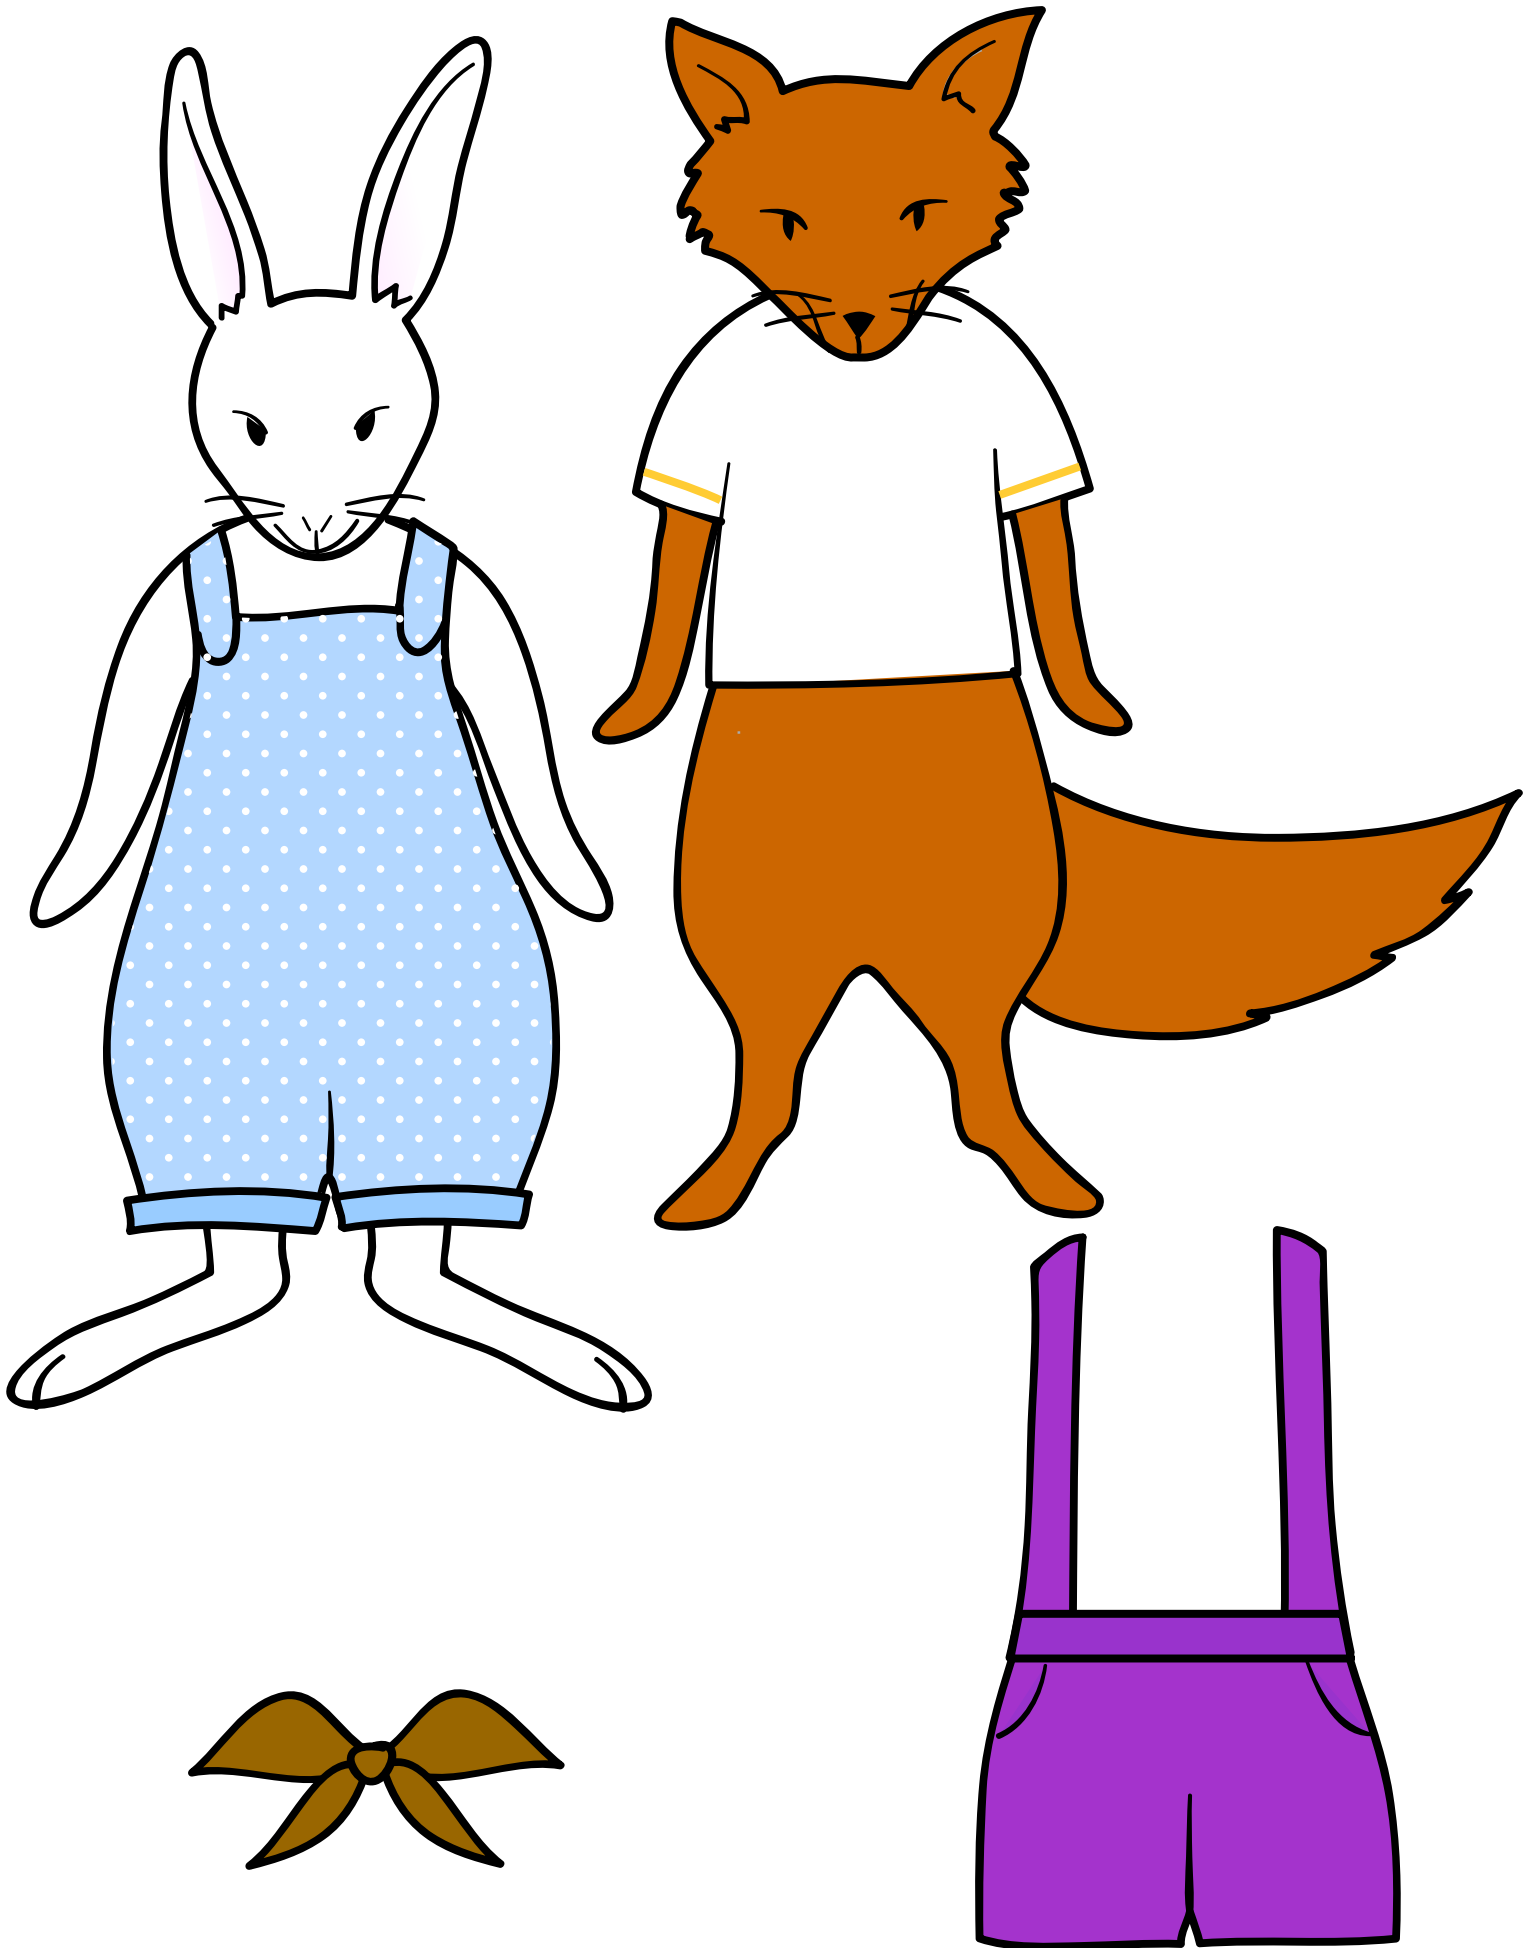

Mary Wore Her Red Dress

Mary Wore Her Red Dress

Mary Wore Her Red Dress

Mary Wore Her Red Dress

Mary Wore Her Red Dress

Mary wore

Henry wore

Katy wore Ben wore

Amanda wore

Ryan wore

Stacy wore

Kenny wore

Mary Wore Her Red Dress

her	his	her	his	her
-----	-----	-----	-----	-----

his	her	his
-----	-----	-----

red dress.

green sneakers.

yellow sweater.

blue jeans.

brown bandana.

Mary Wore Her Red Dress

purple pants.

violet ribbons.

orange shirt.

a pink hat.