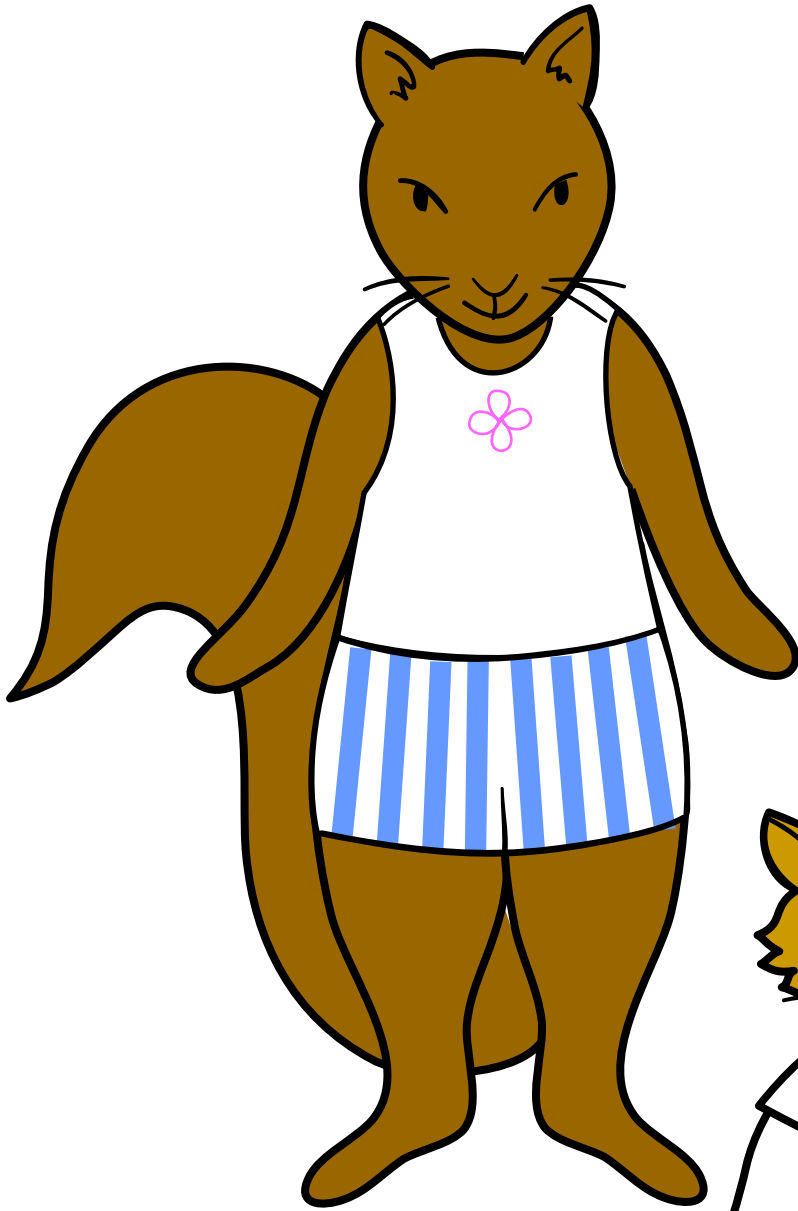

Mary Wore Her Red Dress

Mary Wore Her Red Dress

Mary Wore Her Red Dress

Mary Wore Her Red Dress

Mary Wore Her Red Dress

Mary wore

Henry wore

Katy wore Ben wore

Amanda wore

Ryan wore

Stacy wore

Kenny wore

Mary Wore Her Red Dress

her	his	her	his	her
-----	-----	-----	-----	-----

his	her	his
-----	-----	-----

red dress.

green sneakers.

yellow sweater.

blue jeans.

brown bandana.

Mary Wore Her Red Dress

purple pants.

violet ribbons.

orange shirt.

a pink hat.